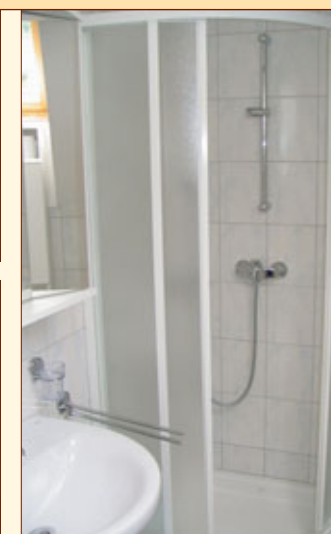

4 - 6 people; 66 m<sup>2</sup>, some with balcony  
kitchen, living room with sofa bed,  
2 attic bedrooms 4 beds,  
shower, 2 x wc, cable TV

tip  
type **A**  
(32 m<sup>2</sup>)

tip  
type **B**  
(32 m<sup>2</sup>)