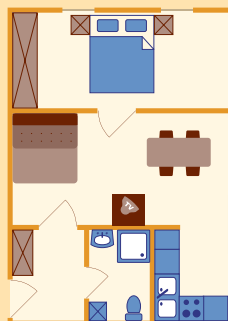

tip
type **C**
(38 m²)