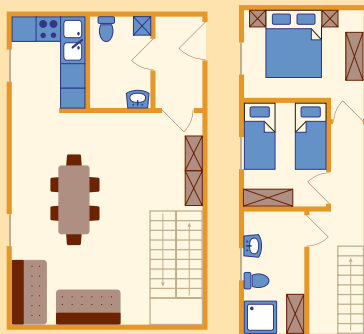

tip
type **D**
(66 m²)